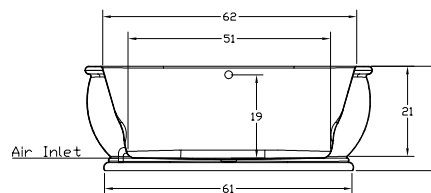

DOMINGO

MAESTRO COLLECTION

AVAILABLE SIZES

70" L x 36" W x 23" D 21" ID

Available as drop-in: 70" L x 36" W x 21" H

WATER CAPACITY

120 Gallons

WEIGHT *(with no water)*

- Grab Bars

- Linear Overflow
Available in multiple finishes

Air inlet location at 90°
From Overflow

- Remote Control

- Tower

CODES AND COMPLIANCES

Massachusetts code File no: P3-0714-477