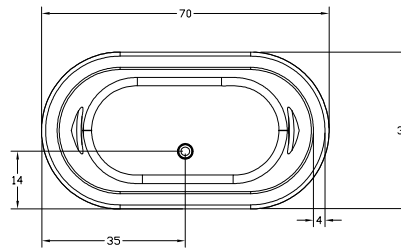

DOMINGO

MAESTRO COLLECTION

AVAILABLE SIZES

70" L x 36" W x 23" D 21" ID

Available as drop-in: 70" L x 36" W x 21" H

WATER CAPACITY

120 Gallons

WEIGHT *(with no water)*

- Grab Bars

- Linear Overflow
Available in multiple finishes

Air inlet location at 90°
From Overflow

- Remote Control

- Tower

CODES AND COMPLIANCES

Massachusetts code File no: P3-0714-477