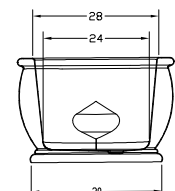

DOMINGO

MAESTRO COLLECTION

AVAILABLE SIZES

70" L x 36" W x 23" D 21" ID

Available as drop-in: 70" L x 36" W x 21" H

WATER CAPACITY

120 Gallons

WEIGHT *(with no water)*

- Grab Bars

- Linear Overflow
Available in multiple finishes

Air inlet location at 90°
From Overflow

- Remote Control

- Tower

CODES AND COMPLIANCES

Massachusetts code File no: P3-0714-477